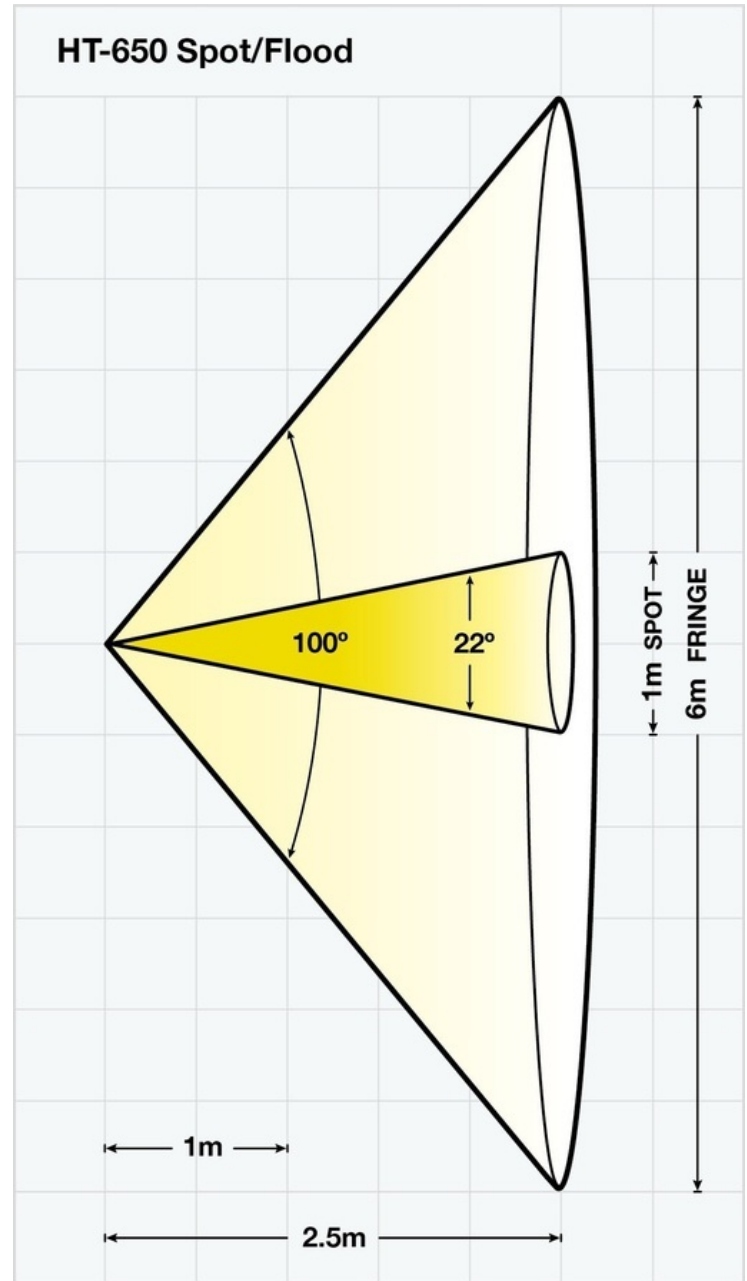

# Technical Specification

<b>Product Reference</b>		<b>HT-650</b>
<b>Product Description</b>		ATEX LED Headtorch
		Zone 0
<b>Code</b>	<b>Industrial</b>	II 1 GD Ex ia IIC T4/T3 Ga IP66 / Ex ia IIIB T155° C Da
	<b>Mining</b>	I M1 Ex ia I Ma IP66
<b>Type of Protection</b>		'ia' Intrinsic Safety
<b>Area of Classification (Gas)</b>		Zones 0, 1 and 2 - Gas groups IIA, IIB, IIC
<b>Temp. Classification (Gas)</b>		T4/T3
<b>Ambient Temperature</b>		-20° C to +40° C
<b>Area of Classification (Dust)</b>		Zones 20, 21 and 22
<b>Max Surface Temp. (Dust)</b>		155° C
<b>Certificate</b>		Baseefa10ATEX0067 - IECEx BAS 10.0023
<b>Enclosure</b>		High Impact Thermoplastic, Chemical Resistant, Electrostatic Non-hazardous
<b>Lens</b>		Shatterproof Polycarbonate
<b>Beam Type</b>		Broad Spot with Wide Angle Fringe Light
<b>Light Source:</b>	<b>Type</b>	High Power LED
	<b>Output</b>	Up to 130 lm
	<b>Life</b>	25,000+ hours (fitted for life)
<b>Power Source:</b>	<b>Part Number</b>	<b>3 x HT-210 (LR6 Cells)</b>
	<b>Type</b>	LR6 primary cells, to IEC 60086, Alkaline AA
	<b>Volts</b>	3 x 1.5v
<b>Light Duration</b>		Up to 17 hours
<b>Ingress Protection</b>		IP66
<b>Weight (inc. cells)</b>		0.180 Kg
<b>NATO Codified Version</b>		HT-650MOD - NATO Stock No: 6230-99-226-2040

## Product Dimensions

## Light Output

High Power LED spot beam (approx 22°)  
Peak luminous intensity at 1m **493 lux**, at 2.5m **67 lux**  
Extra wide angle fringe beam (approx 100°)  
Peak luminous intensity at 1m **32 lux**, at 2.5m **8 lux**