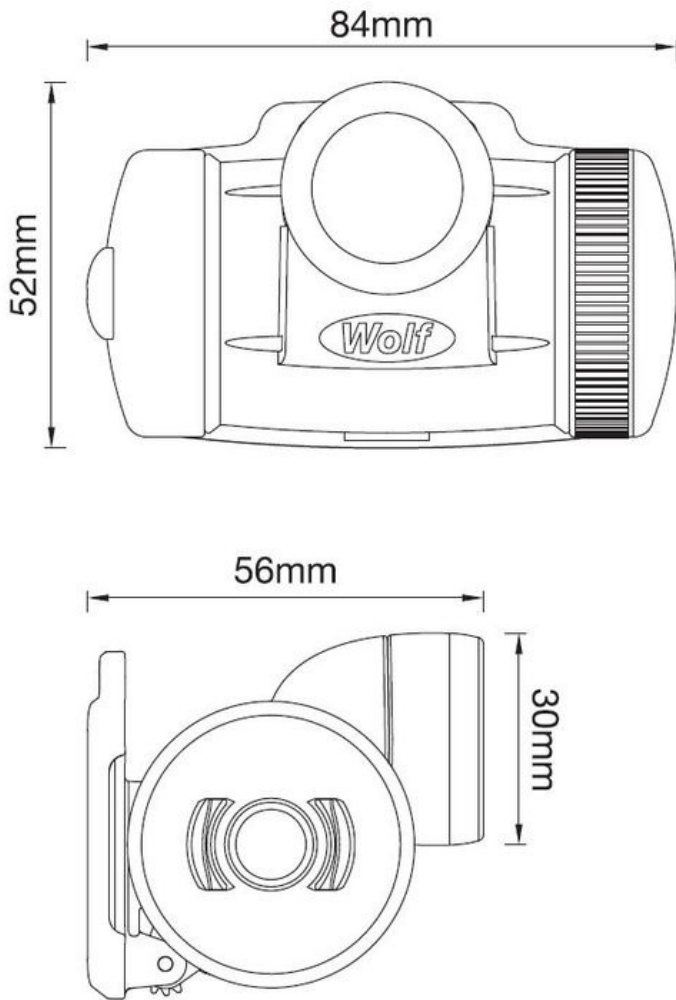

The HT-650 weighs 180 grams including batteries and is constructed from robust, highly durable, high impact thermoplastic materials, which are chemical resistant and electrostatic non-hazardous, and fitted with a shatterproof polycarbonate lens. The tilt adjustment mechanism allows the user to angle the light and the bespoke optics deliver a broad spot beam suitable for close up hands free tasks, and is designed for single-handed switching and water/dust tight to a minimum of IP66.

# Technical Specification

<b>Product Reference</b>		<b>HT-650</b>
<b>Product Description</b>		ATEX LED Headtorch
		Zone 0
<b>Code</b>	<b>Industrial</b>	II 1 GD Ex ia IIC T4/T3 Ga IP66 / Ex ia IIIB T155° C Da
	<b>Mining</b>	I M1 Ex ia I Ma IP66
<b>Type of Protection</b>		'ia' Intrinsic Safety
<b>Area of Classification (Gas)</b>		Zones 0, 1 and 2 - Gas groups IIA, IIB, IIC
<b>Temp. Classification (Gas)</b>		T4/T3
<b>Ambient Temperature</b>		-20° C to +40° C
<b>Area of Classification (Dust)</b>		Zones 20, 21 and 22
<b>Max Surface Temp. (Dust)</b>		155° C
<b>Certificate</b>		Baseefa10ATEX0067 - IECEx BAS 10.0023
<b>Enclosure</b>		High Impact Thermoplastic, Chemical Resistant, Electrostatic Non-hazardous
<b>Lens</b>		Shatterproof Polycarbonate
<b>Beam Type</b>		Broad Spot with Wide Angle Fringe Light
<b>Light Source:</b>	<b>Type</b>	High Power LED
	<b>Output</b>	Up to 130 lm
	<b>Life</b>	25,000+ hours (fitted for life)
<b>Power Source:</b>	<b>Part Number</b>	<b>3 x HT-210 (LR6 Cells)</b>
	<b>Type</b>	LR6 primary cells, to IEC 60086, Alkaline AA
	<b>Volts</b>	3 x 1.5v
<b>Light Duration</b>		Up to 17 hours
<b>Ingress Protection</b>		IP66
<b>Weight (inc. cells)</b>		0.180 Kg
<b>NATO Codified Version</b>		HT-650MOD - NATO Stock No: 6230-99-226-2040

## Product Dimensions